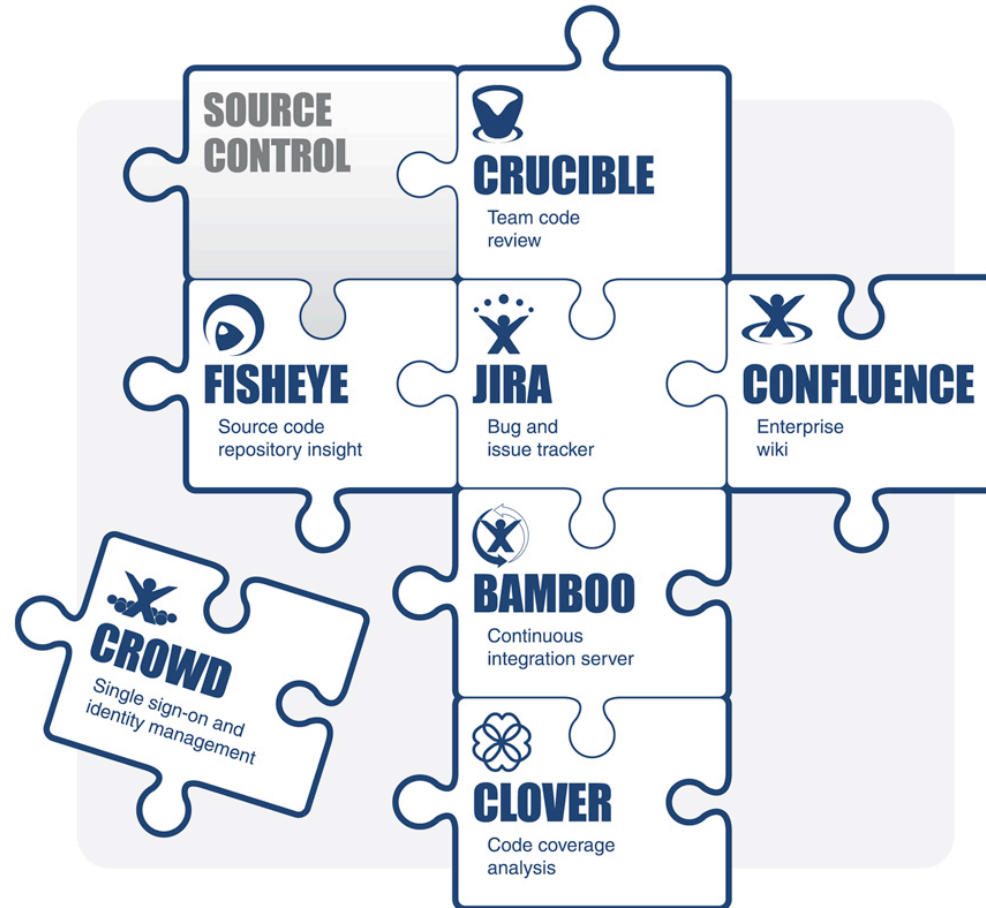

Мы знаем все об этих продуктах